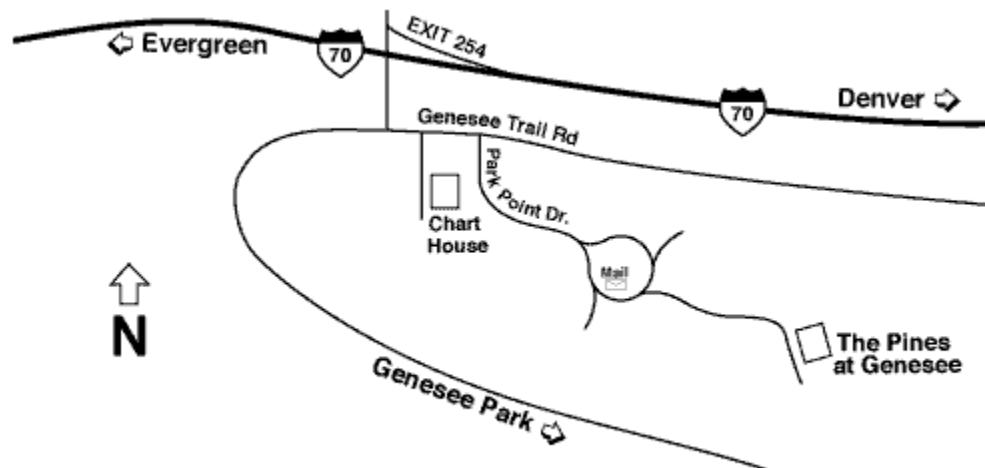

Directions and Map to the Pines

Directions from Denver:

Take I-70 west, to Genesee Park (Exit 254).
Turn left, cross over the highway.
This "dead-ends" and you must turn right or left.
Turn left, onto Genesee Trail Road.
Take the second right onto Park Point Drive.
Follow to the traffic circle.
(FYI: mail box in middle of traffic circle)
Go straight through traffic circle, the road
will dead-end into The Pines at Genesee.